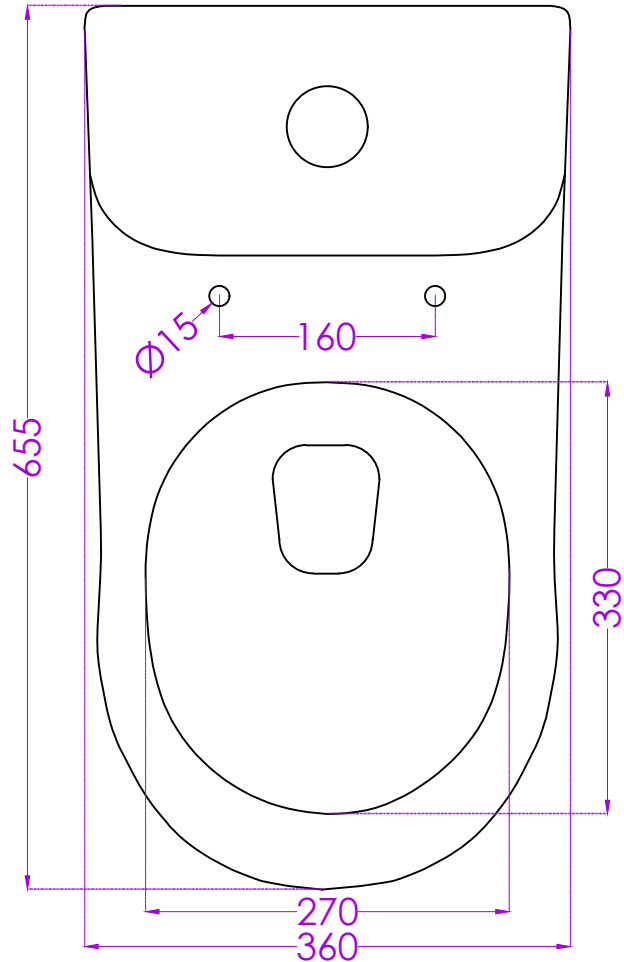

CUTE P5607PW0603

220MM OMNI SUITE

JOHNSON

PLAN

SIDE