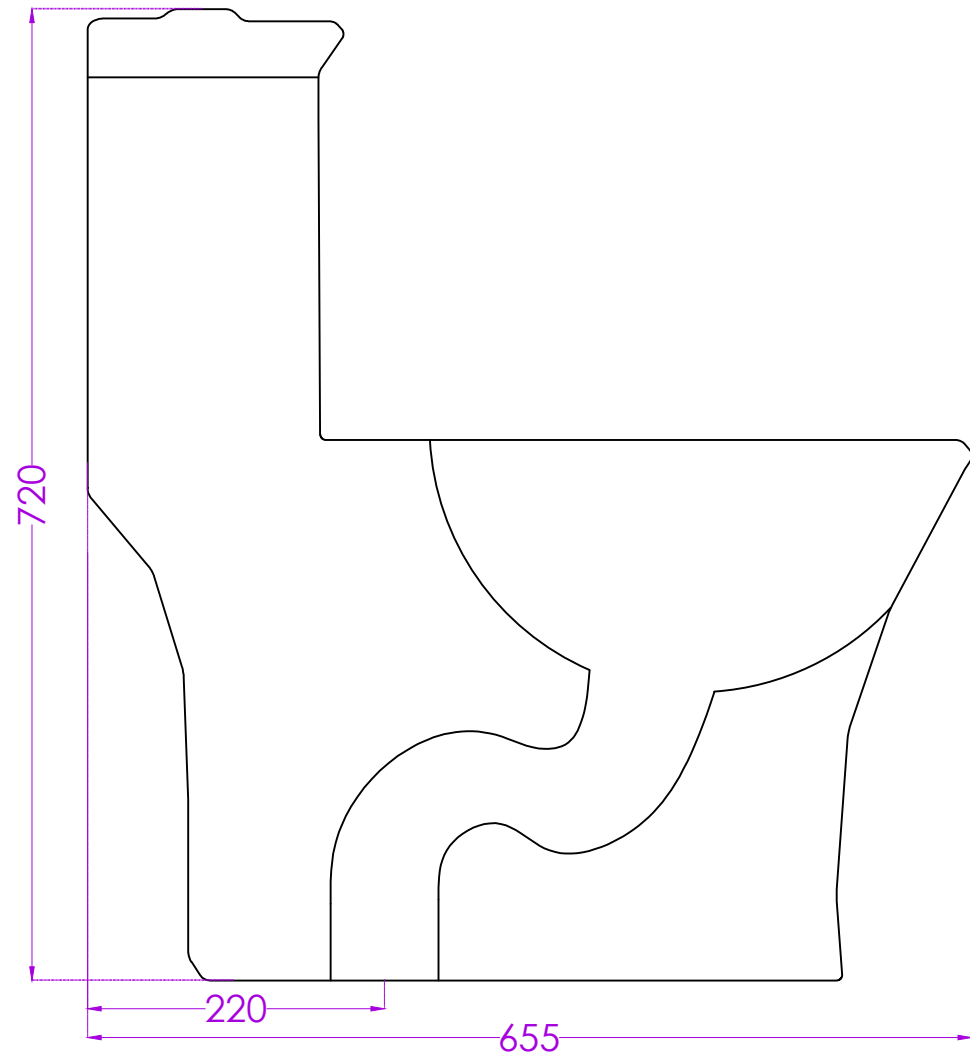

CUTE P5607PW0603

220MM OMNI SUITE

JOHNSON

PLAN

SIDE